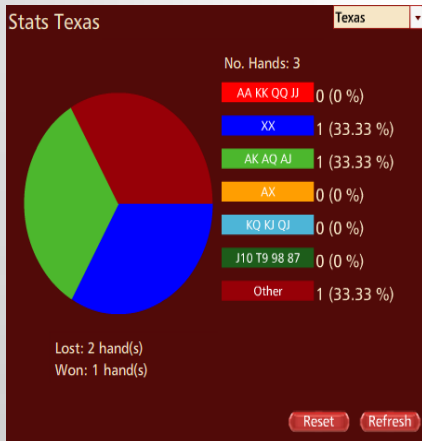

The strenghts !!